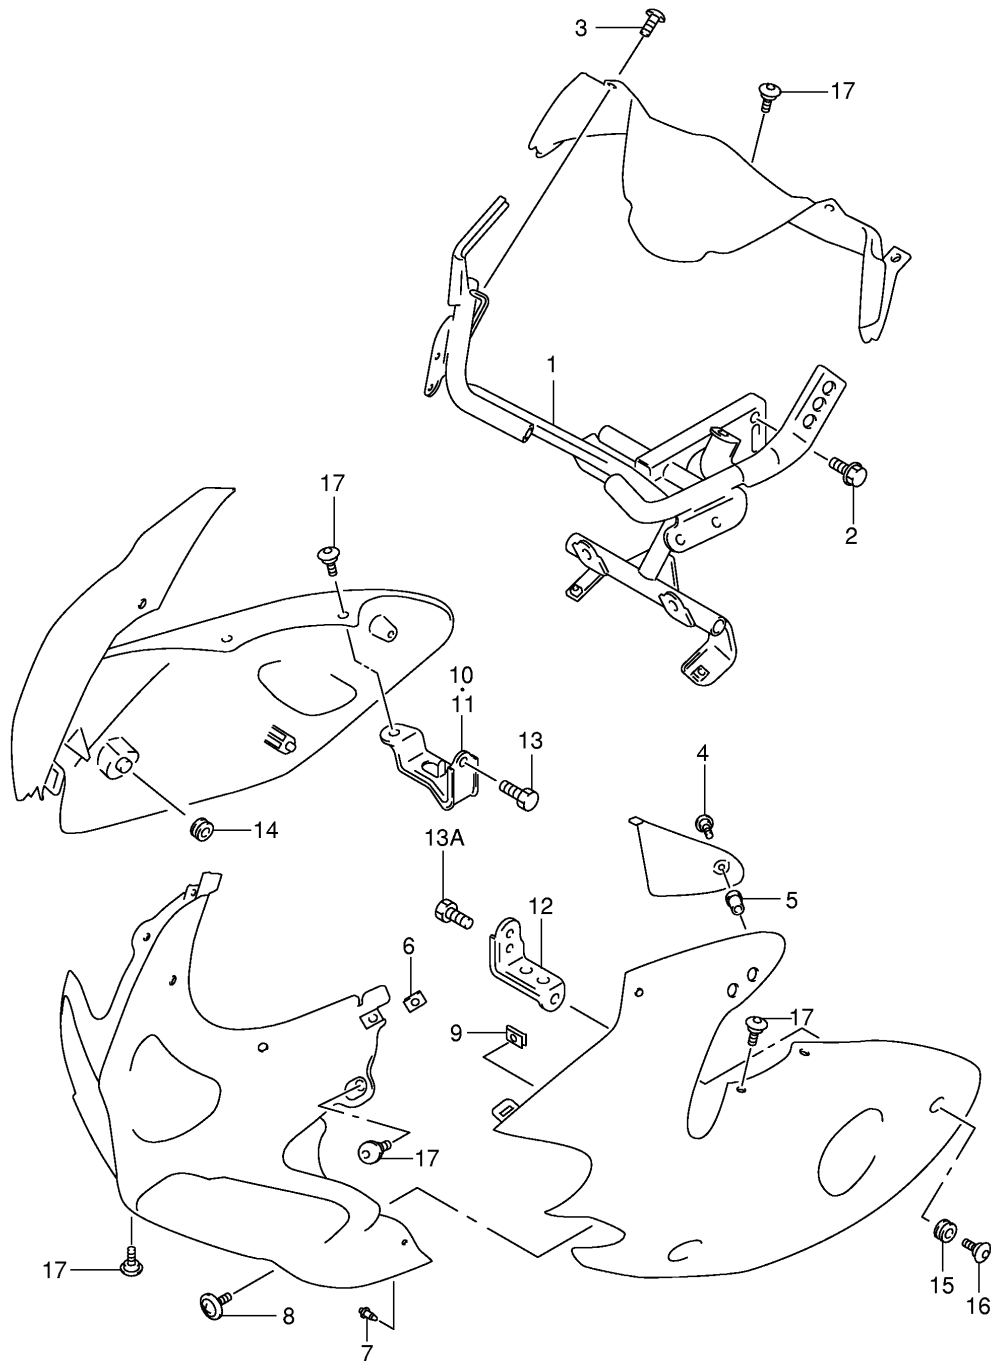

Ref No	Part No	Description
1	94510-19F00	Brace, Cowling
2	01550-08303	Bolt
3	02142-05123	Screw
4	02142-05203	Screw
5	09159-05019	Nut
6	94484-24F00	Nut, Cowling
7	09409-06314-5PK	Clip (black)
8	03241-15163	Screw
9	09148-05038	Nut
10	94521-19F00	Bracket, Side Upper Rh
11	94531-19F00	Bracket, Side Upper Lh
12	94541-19F00	Bracket, Side Rear Rh
13	01500-06123	Bolt, Upper Bracket
13a	01500-06163	Bolt, Side Rear Bracket
14	09320-08018	Cushion (8x26x7)
15	09320-09016	Cushion
16	09139-06087	Screw (m6x20)
17	09139-05054	Screw (m5x16)